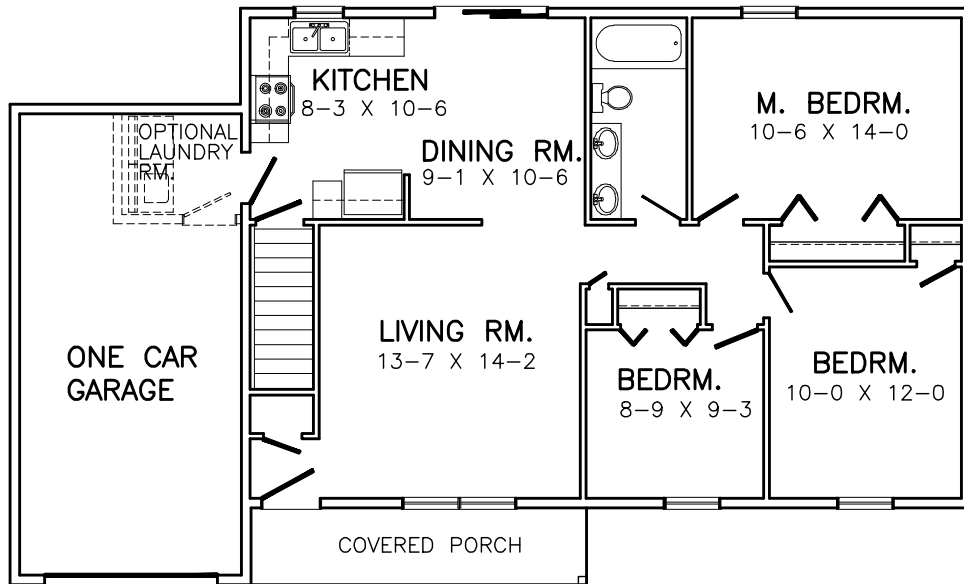

COUNTRY RANCH

FIRST FLOOR PLAN

988 SQ.FT.

OPTIONAL LAUNDRY \$945