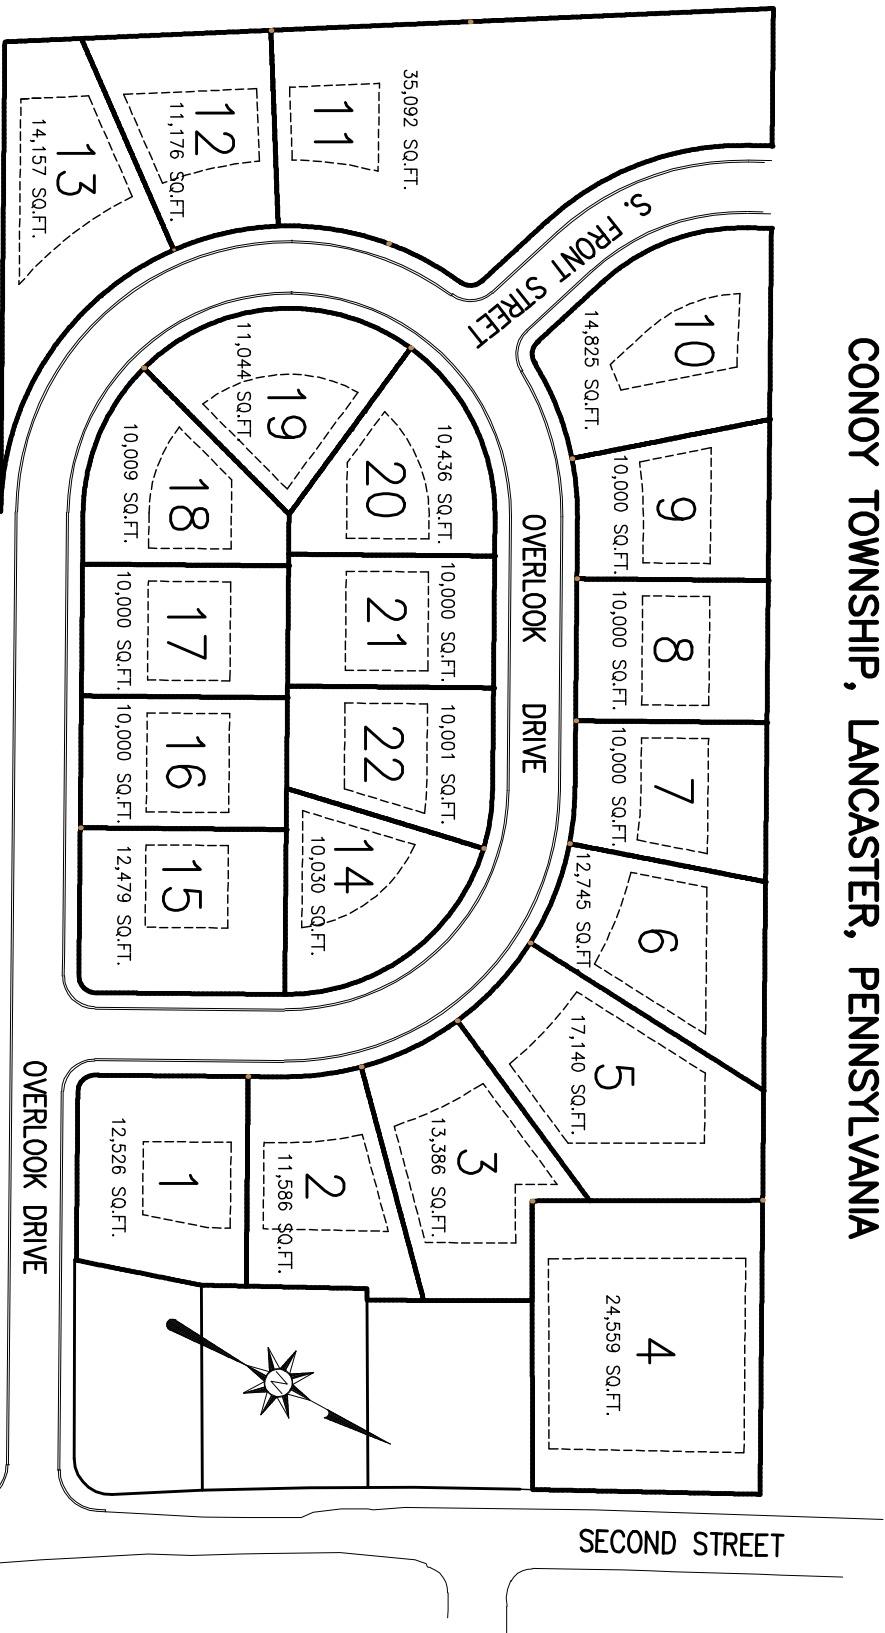

River View

CONOY TOWNSHIP, LANCASTER, PENNSYLVANIA

www.homesofriverview.com

LOCUST GROVE RD

SECOND STREET